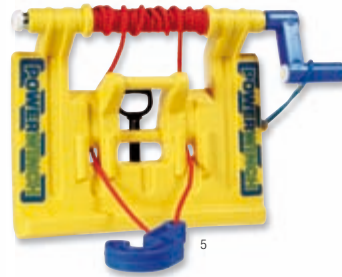

Metal Wheelbarrow

Suitable for smaller children.
Material: Metal
Item no.....MCR271801000

Caddy

Pull cart or trailer, comes with handle and 2 axles.
Item no.....MCR122745000

Sound Steering Wheel

Suitable for all roolly toys tractors, provides engine and horn sounds.
Excludes batteries
Item no.....MCR409235000

Pump with Spray Nozzle

Fits to the roolly tanker and Vacumax.
Item no.....MCR409402000

roolly Powerwinch

Attachment for the rear hitch point of all roolly toys tractors and for the front hitch point for all roolly toys tractors except of roollyKid.
Item no.....MCR409006000

roolly Shovel

Can be used in many situations, in the sand, to shovel snow...
Packing unit: 12 pcs
Item no.....MCR379491000

Lights

Lighting set for roolly toys tractors. Packing unit: 4 pcs. Contents: In one set are 2 lamps for front & 2 lamps for rear side with assembly adapter. Excludes batteries.
Item no.....MCR409563000

Flashlight

Signal lamp for roolly toys tractors, comes with assembly adapter. Excludes batteries.
Packing unit: 4 pcs.
Item no.....MCR409556000