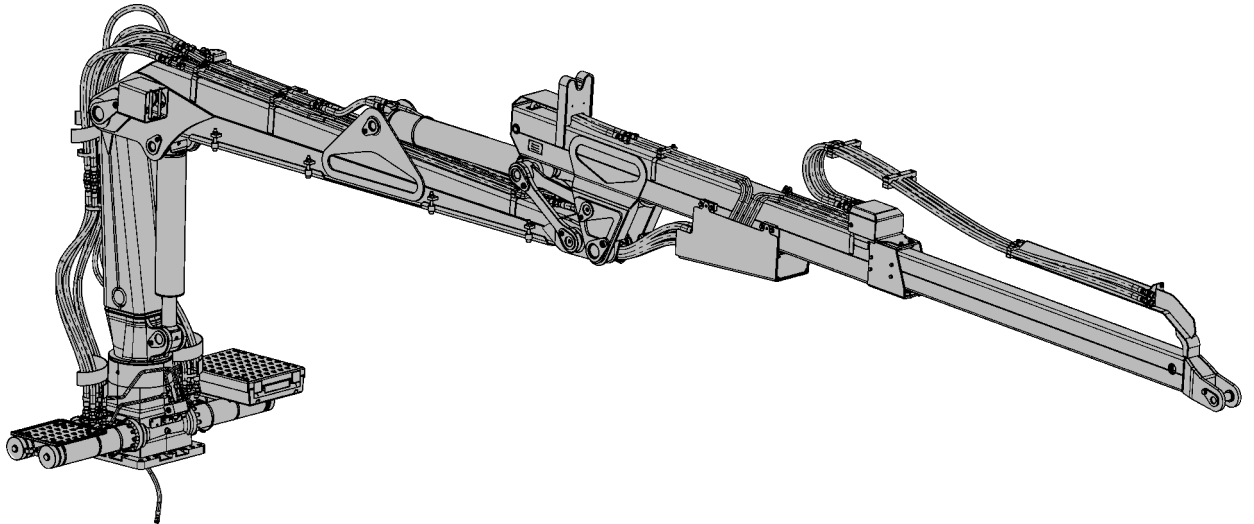

WARATAH

CF8

FORWARDER CRANE

OUTREACH DIAGRAM:

CAPACITY DIAGRAM (allowable loads):

CF873

CF885

-s a result of the non-approved inclusion on any Waratah product of any equipment not of