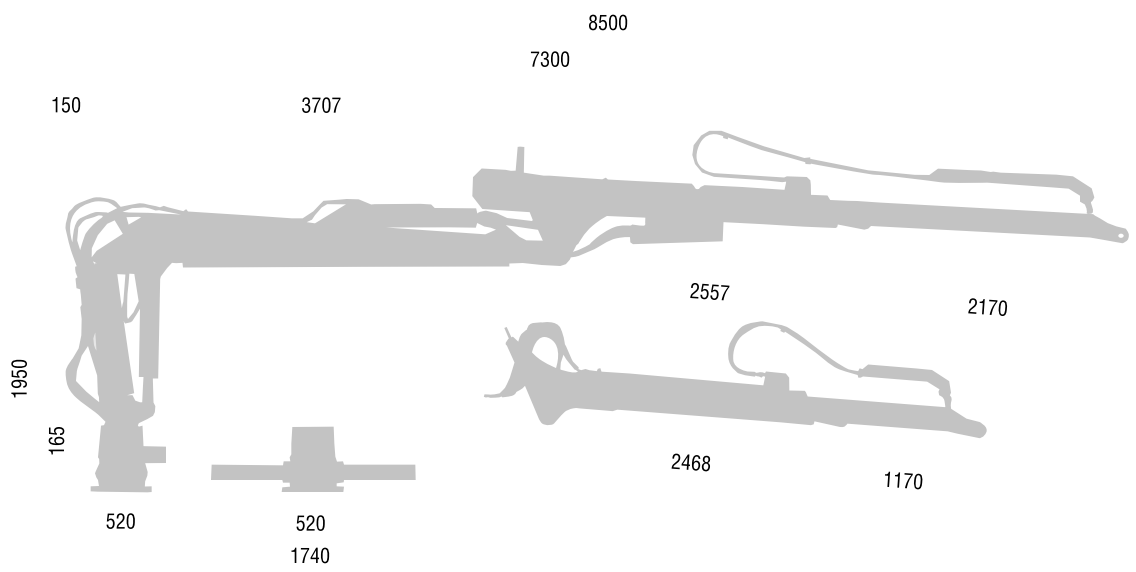

WARATAH

CF8

FORWARDER CRANE

OUTREACH DIAGRAM:

CAPACITY DIAGRAM (allowable loads):

CF873

CF885

-s a result of the non-approved inclusion on any Waratah product of any equipment not of