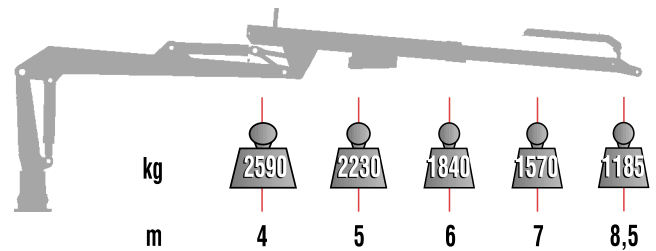

WARATAH

CF8

FORWARDER CRANE

OUTREACH DIAGRAM:

CAPACITY DIAGRAM (allowable loads):

CF873

CF885

-s a result of the non-approved inclusion on any Waratah product of any equipment not of