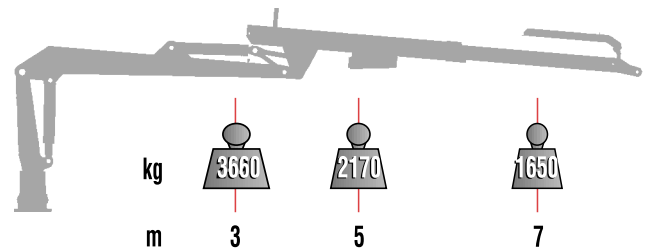

WARATAH

CF8

FORWARDER CRANE

OUTREACH DIAGRAM:

CAPACITY DIAGRAM (allowable loads):

CF873

CF885

-s a result of the non-approved inclusion on any Waratah product of any equipment not of