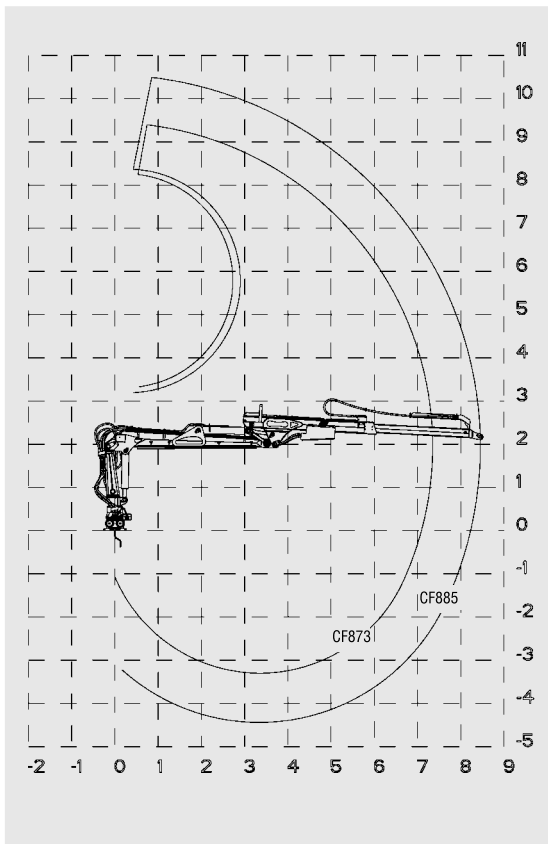

WARATAH

CF8

FORWARDER CRANE

OUTREACH DIAGRAM:

CAPACITY DIAGRAM (allowable loads):

CF873

CF885

-s a result of the non-approved inclusion on any Waratah product of any equipment not of